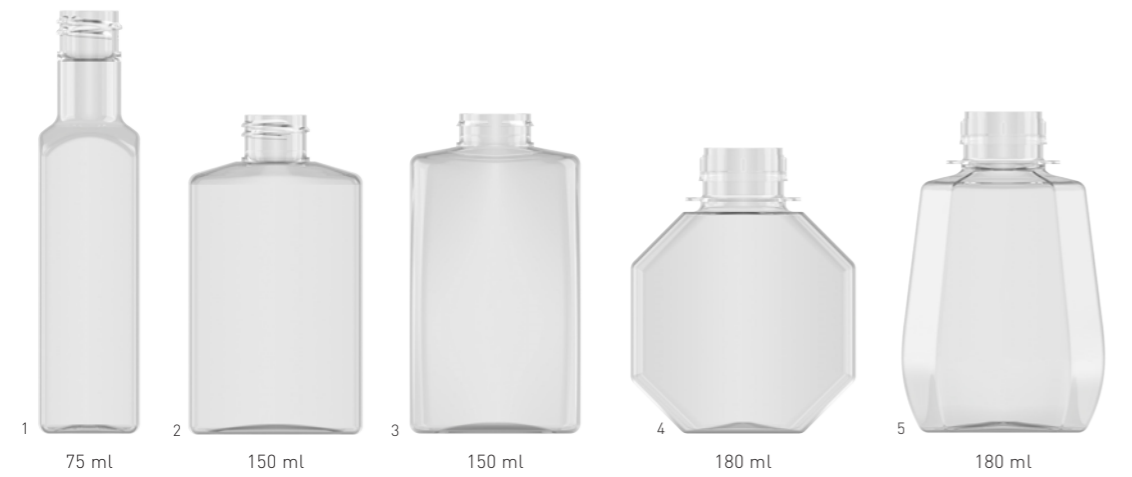

VARIOUS BOTTLES 2

T +31 (0)76 503 82 83 E sample@petpower.eu Explore our interactive catalogue at www.petpower.eu

closure suggestion