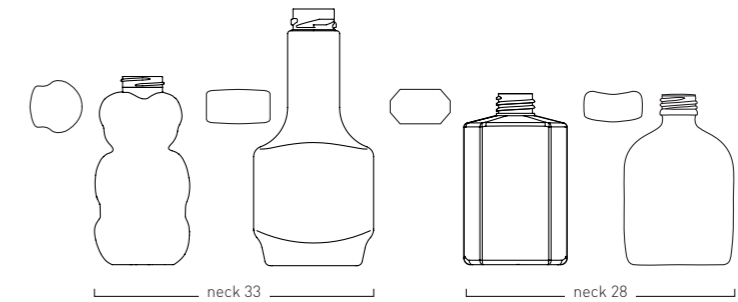

Article number	Name	Neck finish	Vol. nominal (ml)	Vol. brimful (ml)	Height (mm)	Size (mm)
5033-0240c0001	Bear Bottle 240 ml	33 SP400	240	251	138	70 x 49
5033-0245-0001	Telesto Oval 245 ml	33 DTO	245	280	178	83 x 39
5028-0250-0042	Hexagonal 250 ml	28 SP410	250	268	124	74 x 44
5028-0250c0004	Hipflask 250 ml	28 ROPP	250	260	125	79 x 43