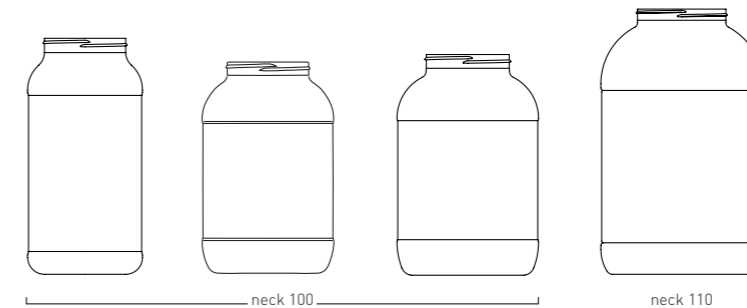

3500 ml

4000 ml

4500 ml

7500 ml

closure suggestion

shape

Article number	Name	Neck finish	Vol. nominal (ml)	Vol. brimful (ml)	Height (mm)	Size (Ø)
5100-3500-0001	Recessed Cylindrical 3500ml	100 SP400	3500	3600	281	137
5100-4000c0001	Recessed Cylindrical 4000 ml	100 SP400	4000	4150	252	157
5100-4500c0004	Recessed Cylindrical 4500 ml	100 SP400	4500	4658	257	165
5110-7500c0001	Recessed Cylindrical 7500 ml*	110 SP400	7500	8200	326	195
*5110-7500c0002	Recessed Cylindrical 7500 ml	110 SP400 T/E	7500	8200	326	195