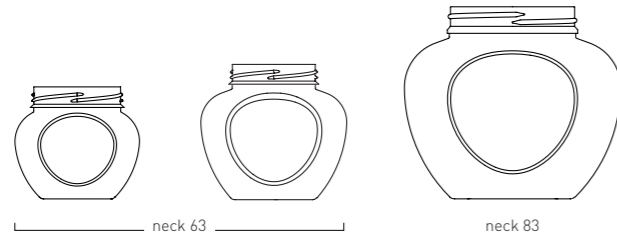

Article number	Name	Neck finish	Vol. nominal (ml)	Vol. brimful (ml)	Height (mm)	Size (mm)
4063-0220c0001	Heart Shaped Jar 220 ml	63 RTS	220	253	76	85 x 63
4063-0420c0001	Heart Shaped Jar 420 ml	63 RTS	420	453	96	104 x 74
4083-1000c0001	Heart Shaped Jar 1000 ml	83 SP400	1000	1078	123	139 x 97