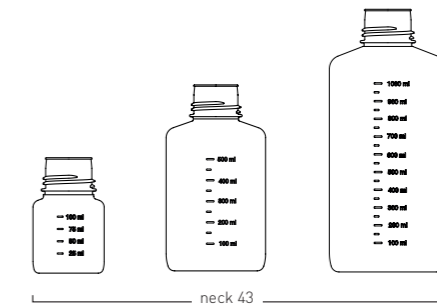

neck 43

Article number	Name	Neck finish	Vol. nominal (ml)	Vol. brimful (ml)	Height (mm)	Size (Ø)
4012-0010c0001	Hygia Round 10 ml	12 CRC	10	11	54	21
4012-0015c0001	Hygia Round 15 ml	12 CRC	15	17	62	23
4012-0020c0001	Hygia Round 20 ml	12 CRC	20	22	69	24

Article number	Name	Neck finish	Vol. nominal (ml)	Vol. brimful (ml)	Height (mm)	Size (Ø)
5043-0125c0007	Media Round 125 ml	43 SP400	125	170	93	58
5043-0600c0005	Media Round 600 ml	43 SP400	600	690	159	85
5043-1100c0005	Media Round 1100 ml	43 SP400	1100	1225	214	95