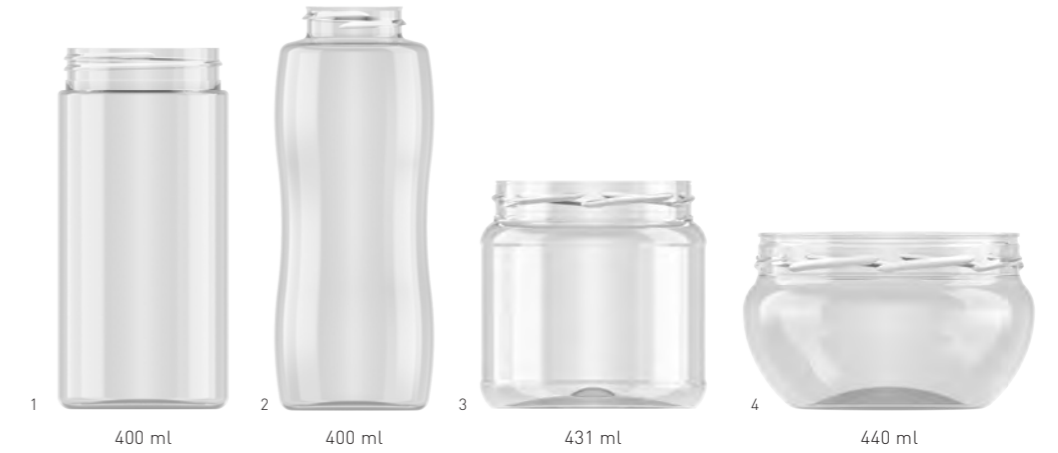

closure suggestion

shape