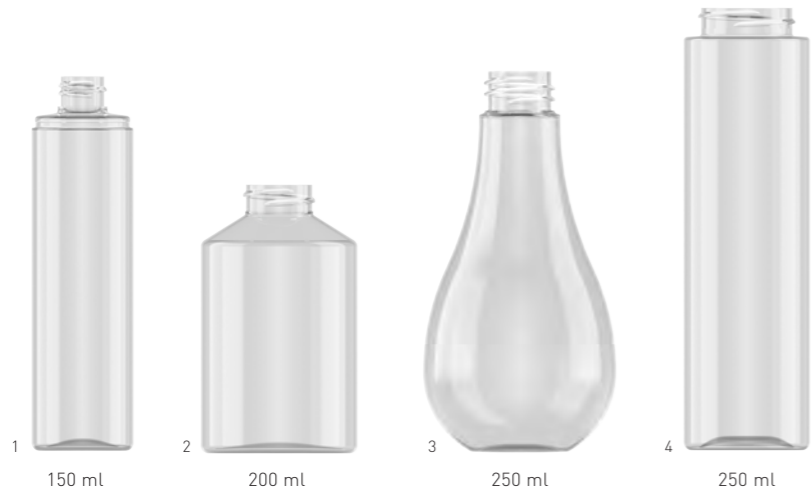

VARIOUS ROUND 3

T +31 (0)76 503 82 83 E sample@petpower.eu Explore our interactive catalogue at www.petpower.eu

closure suggestion

shape

VARIOUS ROUND 4

T +31 (0)76 503 82 83 E sample@petpower.eu Explore our interactive catalogue at www.petpower.eu

closure suggestion

shape

Article number	Name	Neck finish	Vol. nominal (ml)	Vol. brimful (ml)	Height (mm)	Size (Ø)
5020-0150-0006	Round 150 ml	20 SP410	150	161	150	41
5028-0200c0003	Round 200 ml	28 SP400	200	220	101	59
5028-0250c0014	Tumble Bottle 250 ml	28 SP410	250	310	146	74
5038-0250-0008	Sharp Bottle 250 ml	38 SP400	250	270	168	48

Article number	Name	Neck finish	Vol. nominal (ml)	Vol. brimful (ml)	Height (mm)	Size (Ø)
5043-0250c0003	Batido Round 250 ml	43 SP400	250	340	140	64
5038-0272c0001	Round 272 ml	38 SP400	272	279	115	63
5031-0272c0001	Round 272 ml	31 SNAP	272	282	125	63
5024-0300c0010	Round 300 ml	24 SP410	300	320	147	58