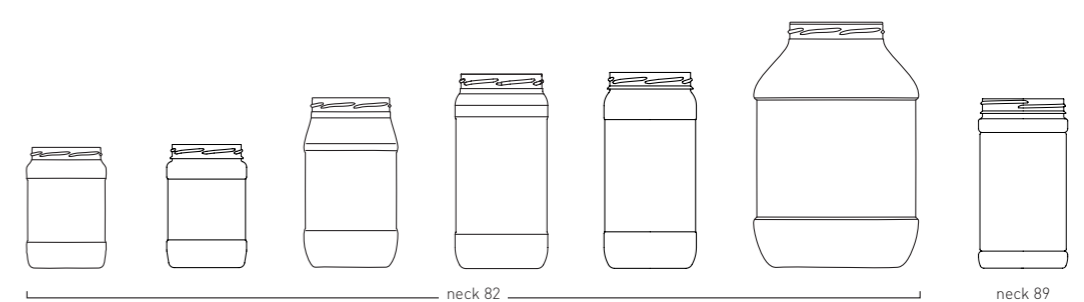

neck 82

neck 89

Article number	Name	Neck finish	Vol. nominal (ml)	Vol. brimful (ml)	Height (mm)	Size (Ø)
5082-0700c0001	Recessed Cylindrical 700 ml*	82 RTS	700	765	137	90
*5082-0700-0008	Recessed Cylindrical 700 ml	82 RTS T/E	700	775	139	90
5082-1000c0003	Recessed Cylindrical 1000 ml	82 RTS	1000	1015	171	94
5082-1000c0008	Recessed Cylindrical 1000 ml**	82 RTS	1000	1053	187	89
**5082-1000c0006	Recessed Cylindrical 1000 ml	82 RTS T/E	1000	1061	189	89
5082-2200c0001	Recessed Cylindrical 2200 ml	82 RTS	2200	2370	205	138
5089-1000-0003	Recessed Cylindrical 1000 ml	89 SP400 T/E	1000	1100	179	94