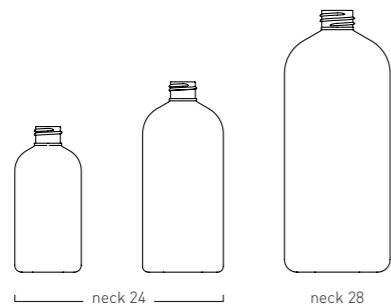

closure suggestion

shape

neck 24

neck 28

Article number	Name	Neck finish	Vol. nominal (ml)	Vol. brimful (ml)	Height (mm)	Size (mm)
5024-0250c0234	Boston Square 250 ml	24 SP410	250	270	127	58 x 58
5024-0500c0070	Boston Square 500 ml	24 SP410	500	529	165	70 x 70
5028-1000c0114	Boston Square 1000 ml	28 SP410	1000	1033	210	85 x 85