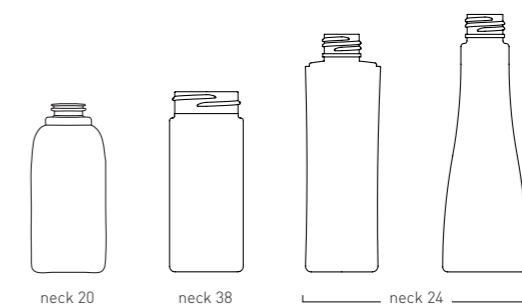

# VARIOUS ROUND 2

T +31 (0)76 503 82 83 E sample@petpower.eu Explore our interactive catalogue at www.petpower.eu

closure suggestion

closure suggestion

shape

shape

Article number	Name	Neck finish	Vol. nominal (ml)	Vol. brimful (ml)	Height (mm)	Size (Ø)
5028-0050-0010	Nomia Round 50 ml	28 ROPP	50	57	81	35
5018-0050c0002	Round 50 ml	18 ROPP	50	58	84	36
5040-0050c0003	Deo 50 ml	40 BIGBALL	50	70	68	49
5028-0060c0009	Tall Round Bottle 60 ml	28 ROPP	60	69	88	38
4018-0100-0001	Atropos Round 100 ml	18 mm	100	103	151	39