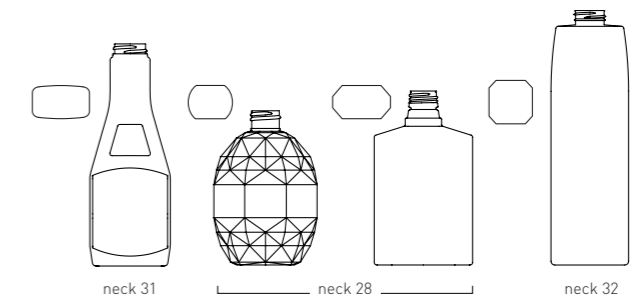

Article number	Name	Neck finish	Vol. brimful (ml)	Vol. nominal (ml)	Height (mm)	Size (mm)
5031-0350c0001	Sauce 350 ml	31 ND	350	380	202	73 x 46
4028-0500c0009	Apollo Diamond 500 ml	28 SP410	500	517	140	94 x 76
5028-0500c0018	Hekato Hexagonal 500 ml	28 ROPP	500	527	165	93 x 52
4032-1000-0002	Janus Square 1000 ml	32 SP400	1000	1065	252	76 x 76