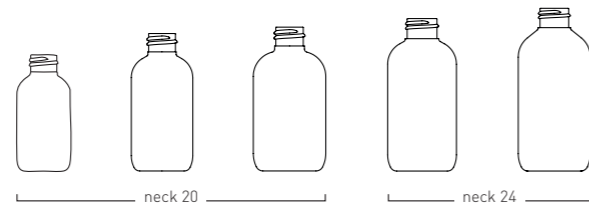

BOSTON ROUND SP410

T +31 (0)76 503 82 83 E sample@petpower.eu Explore our interactive catalogue at www.petpower.eu

closure suggestion

shape

closure suggestion

shape