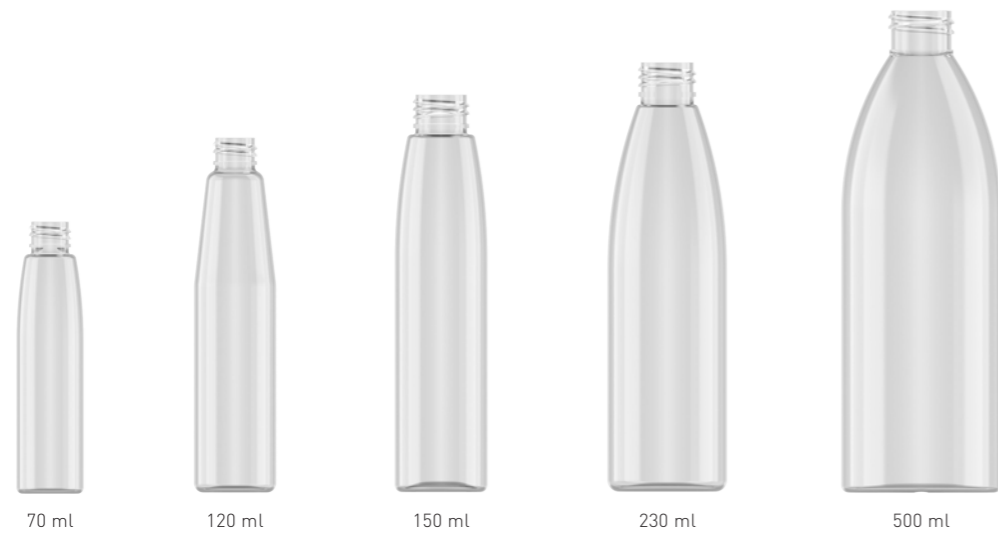

SHARP CYLINDRICAL SP415

T +31 (0)76 503 82 83 E sample@petpower.eu Explore our interactive catalogue at www.petpower.eu