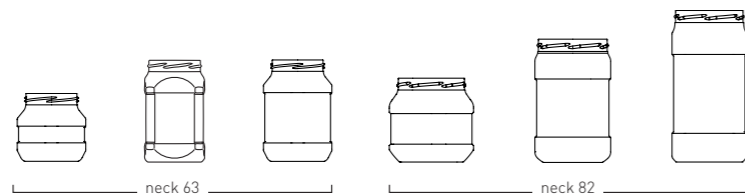

neck 63

neck 82

Article number	Name	Neck finish	Vol. nominal (ml)	Vol. brimful (ml)	Heigth (mm)	Size (mm)
4063-0230c0001	Recessed Octagonal 230 ml	63 RTS	230	270	80	76 x 76
5063-0375c0001	Recessed Octagonal 375 ml*	63 RTS	375	375	117	69 x 69
*5063-0375-0003	Recessed Octagonal 375 ml	63 SP400	375	412	117	69 x 69
5082-0500c0001	Recessed Octagonal 500 ml	82 RTS	500	545	99	85 x 85
5082-0750c0001	Recessed Octagonal 750 ml	82 RTS	750	800	139	86 x 86
5082-1000c0004	Recessed Octagonal 1000 ml	82 RTS	1000	1025	175	86 x 86