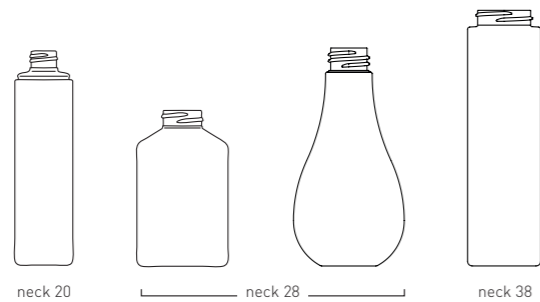

1   2   3   4
150 ml   200 ml   250 ml   250 ml

neck 20   neck 28   neck 38

closure suggestion

shape