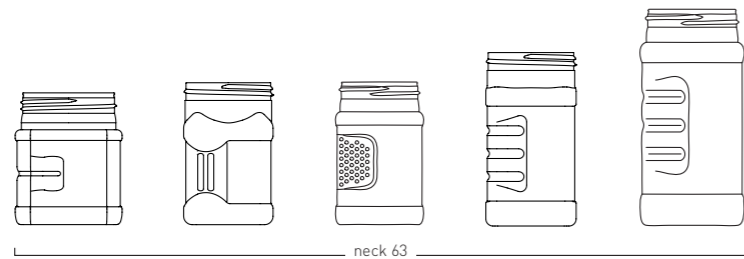

300 ml

330 ml

350 ml

500 ml

1000 ml

1200 ml

shape

neck 63