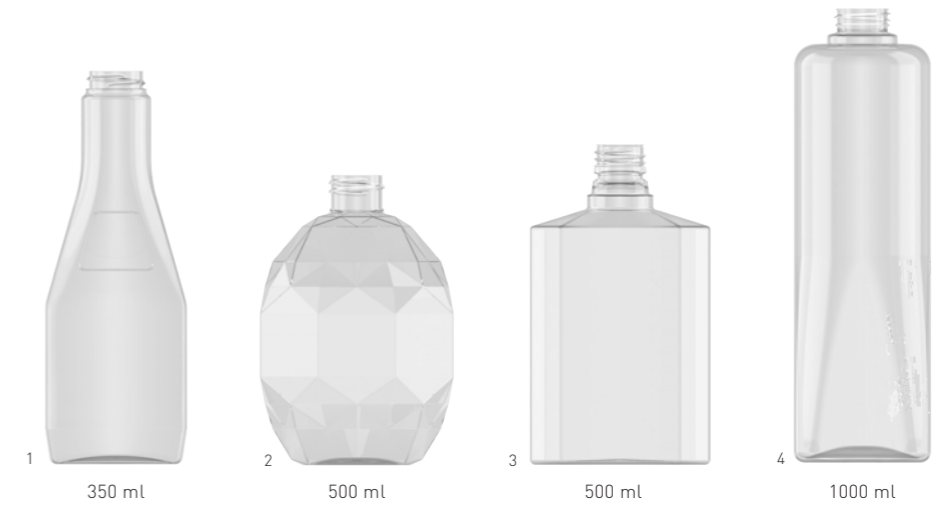

Article number	Name	Neck finish	Vol. brimful (ml)	Vol. nominal (ml)	Height (mm)	Size (mm)
5031-0350c0001	Sauce 350 ml	31 ND	350	380	202	73 x 46
4028-0500c0009	Apollo Diamond 500 ml	28 SP410	500	517	140	94 x 76
5028-0500c0018	Hekato Hexagonal 500 ml	28 ROPP	500	527	165	93 x 52
4032-1000-0002	Janus Square 1000 ml	32 SP400	1000	1065	252	76 x 76