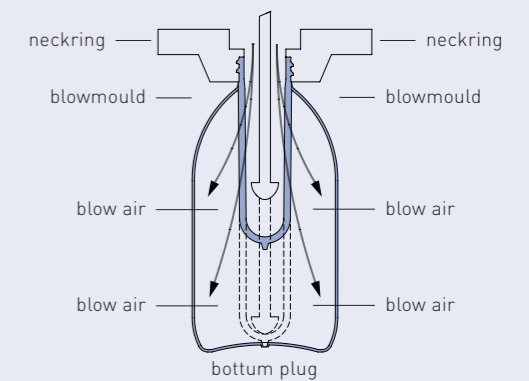

## STEP 1: To the preform (preform process)

The raw material, the PET granulate, is dried. Then it goes via a screw-shaped cylinder from the drier to the machine. During this transport the granulate grains are strongly heated, as a result of which they turn into liquid PET. In the case of normal PET, the transparent clarity occurs in this phase. Colours are now added to obtain coloured material. The liquid PET is subsequently injected into the first mould, the so-called preform mould. Here the neck of the bottle or jar receives its precise size in one go and the jar or bottle as a whole the correct weight.

## STEP 2: To the end form (blow-mould process)

The preform remains attached to the neck that has just been injected to a high degree of precision and then proceeds via a turntable to the next stage. In the case of some machines, this is a stage for conditioning the preform in order to, for example, further improve the temperature profile. In the case of other machines, the preform proceeds directly to the blowing phase. The blow-mould gives the preform its final shape by stretching the workable part under the neck and blowing it out. Stretching takes place by means of a stretching pin, which pushes the material to the base. Due to the blowing the PET shapes against the wall of the blow-mould, as a result of which all kinds of forms and motifs may occur.