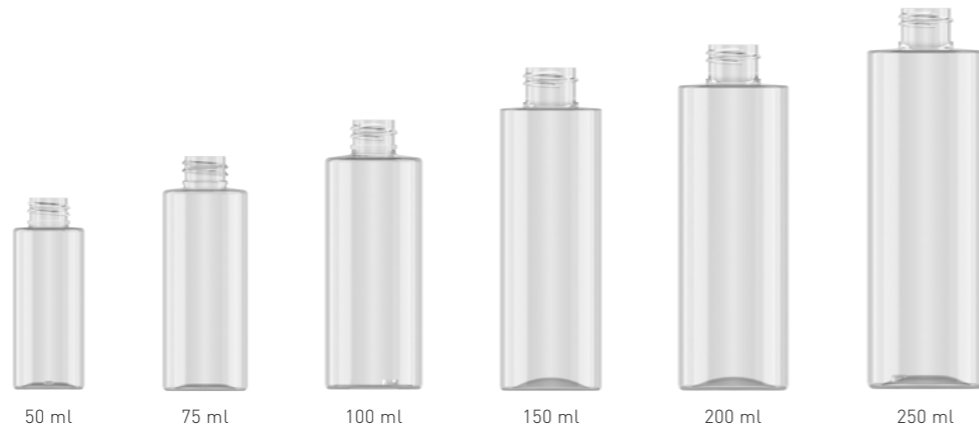

closure suggestion

shape