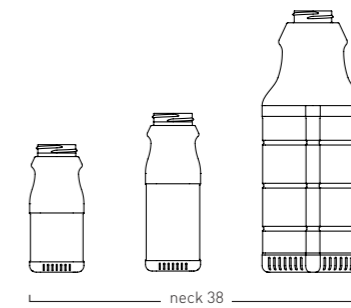

200 ml

250 ml

1000 ml

neck 38

Article number	Name	Neck finish	Vol. nominal (ml)	Vol. brimful (ml)	Height (mm)	Size (mm)
5038-0200c0042	Carpo Square 200 ml	38 SP400	200	211	118	51 x 51
5038-0250-0011	Carpo Square 250 ml	38 SP400	250	265	143	50 x 50
5038-1000c0001	Carpo Square 1000 ml	38 SP400	1000	1035	243	74 x 74