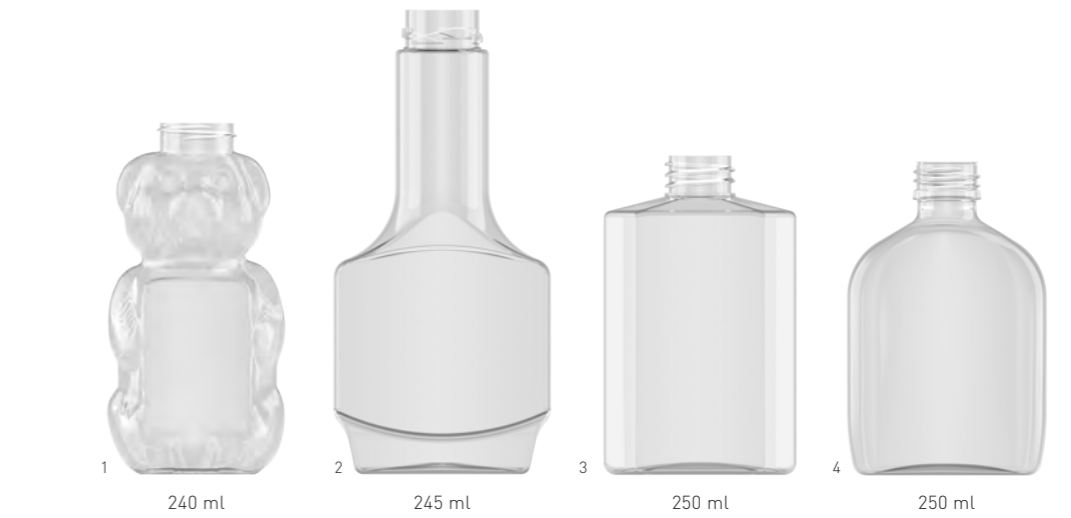

closure suggestion