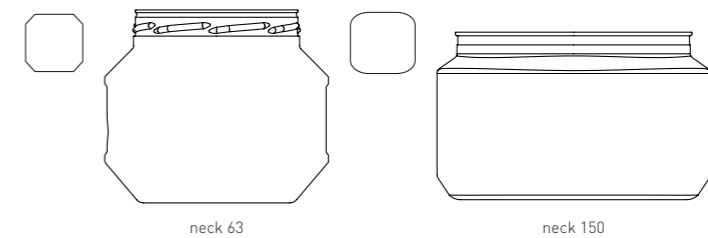

# VARIOUS SQUARE 2

T +31 (0)76 503 82 83 E sample@petpower.eu Explore our interactive catalogue at www.petpower.eu

1400 ml

2300 ml

1400 ml

2300 ml

closure suggestion

neck 63