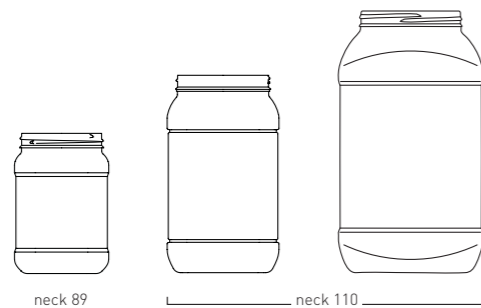

1000 ml

3000 ml

5000 ml

closure suggestion

closure suggestion

neck 89

neck 110

shape