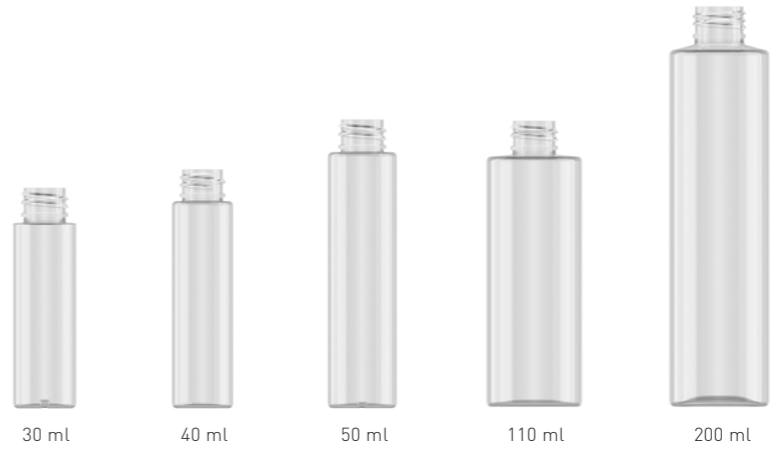

**STERILIZED
BOTTLES
NEEDED?
CONTACT US
FOR MORE
INFORMATION**

ATLAS ROUND

T +31 (0)76 503 82 83 E sample@petpower.eu Explore our interactive catalogue at www.petpower.eu

closure suggestion

shape

30 ml

200 ml

Article number	Name	Neck finish	Vol. nominal (ml)	Vol. brimful (ml)	Height (mm)	Size (Ø)
4020-0030-0001	Atlas Round 30 ml	20 SP410	30	36	91	26
4020-0040-0001	Atlas Round 40 ml	20 SP410	40	41	101	26
4020-0050-0050	Atlas Round 50 ml	20 SP410	50	60	117	28
4020-0110-0001	Atlas Round 110 ml	20 SP410	110	115	117	39
4024-0200-0073	Atlas Round 200 ml	24 SP410	200	224	175	44

This article number is applicable for the clear standard bottle/jar. All varieties with colours, UV, packaging methods, etc. have a different number. Please always check with your local PET Power company which article code is applicable for your requirements.