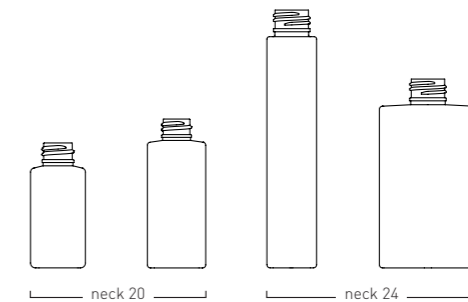

206 ml

neck 20

neck 24

closure suggestion

shape

Article number	Name	Neck finish	Vol. nominal (ml)	Vol. brimful (ml)	Height (mm)	Size (mm)
5028-0250c0013	Square 250 ml	28 ROPP	250	265	196	44 x 44
5028-0500c0015	Square 500 ml	28 ROPP	500	522	248	55 x 55