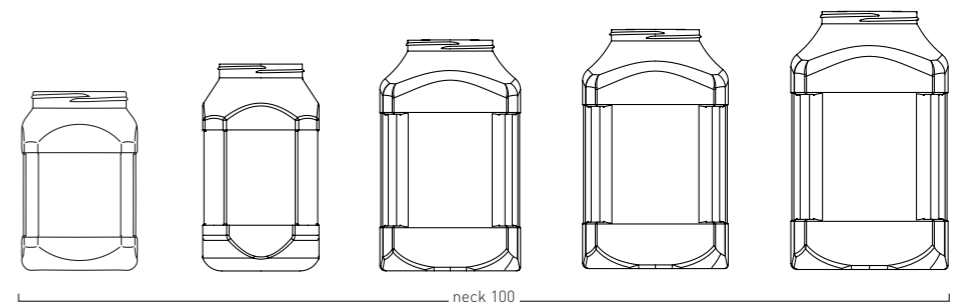

neck 100

Article number	Name	Neck finish	Vol. nominal (ml)	Vol. brimful (ml)	Heigth (mm)	Size (mm)
5100-2000c0002	Recessed Octagonal 2000 ml	100 SP400	2000	2100	187	120 x 120
5100-3250c0001	Recessed Octagonal 3250 ml	100 SP400	3250	3350	241	136 x 136
5100-4000c0002	Recessed Octagonal 4000 ml	100 SP400	4000	4130	255	160 x 130
5100-4500c0001	Recessed Octagonal 4500 ml	100 SP400	4500	4700	267	160 x 137
5100-5000c0001	Recessed Octagonal 5000 ml	100 SP400	5000	5150	278	174 x 141