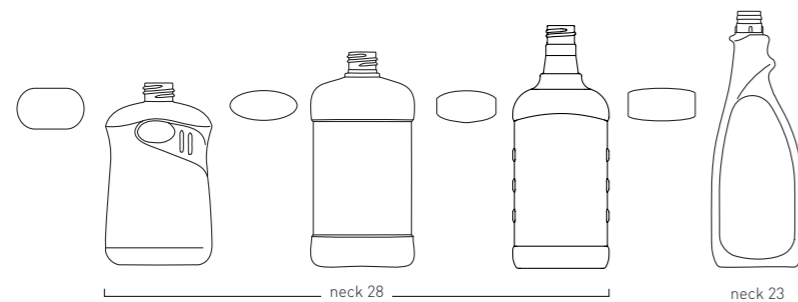

# VARIOUS OVAL 3

T +31 (0)76 503 82 83 E sample@petpower.eu Explore our interactive catalogue at www.petpower.eu

500 ml

500 ml

500 ml

closure suggestion

Article number	Name	Neck finish	Vol. nominal (ml)	Vol. brimful (ml)	Height (mm)	Size (mm)
5028-0500-0035	Soap Dispenser 500 ml	28 SP410	500	530	157	92 x 62
5028-0500c0009	Oval 500 ml	28 SP410	500	518	188	92 x 48
5028-0500c0016	Oval 500 ml	28 NIM	500	540	226	90 x 46
5023-0500c0001	Trigger Bottle 500 ml	23 GUALA SNAP	500	530	238	85 x 47