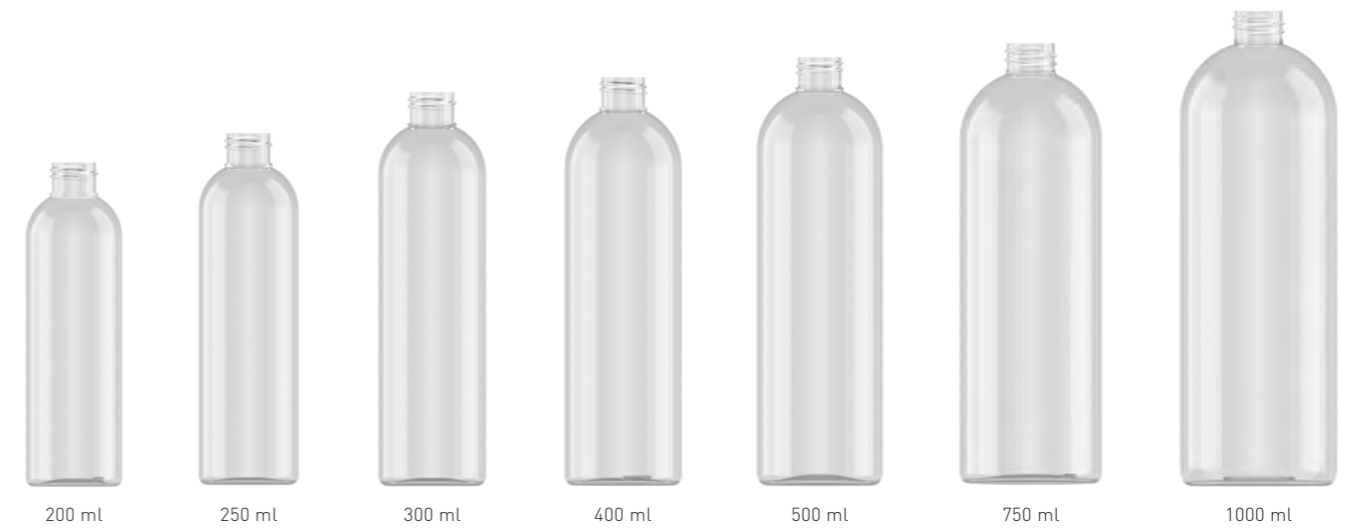

200 ml

250 ml

300 ml

400 ml

500 ml

750 ml

1000 ml

shape