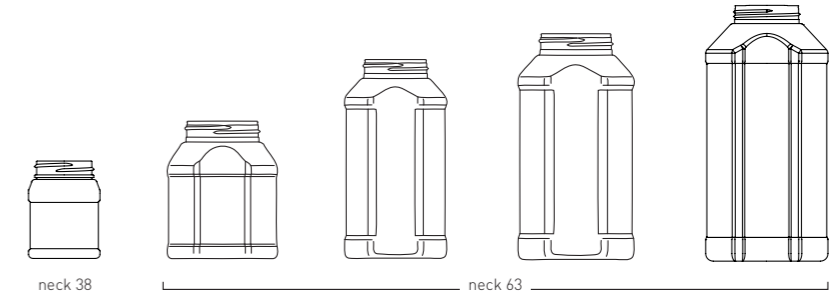

neck 38

neck 63

Article number	Name	Neck finish	Vol. nominal (ml)	Vol. brimful (ml)	Height (mm)	Size (mm)
4038-0100c0001	Eurp Spice Jar 100 ml	38 SP400	100	115	74	45 x 53
5063-0500c0020	Euro Spice 500 ml	63 SP400	500	540	114	91 x 77
5063-0800-0004	Euro Spice 800 ml	63 SP400	800	850	172	91 x 77
5063-1000c0028	Euro Spice 1000 ml	63 SP400	1000	1090	189	97 x 96
5063-1800-0003	Euro Spice 1800 ml	63 SP400	1800	1880	239	114 x 96