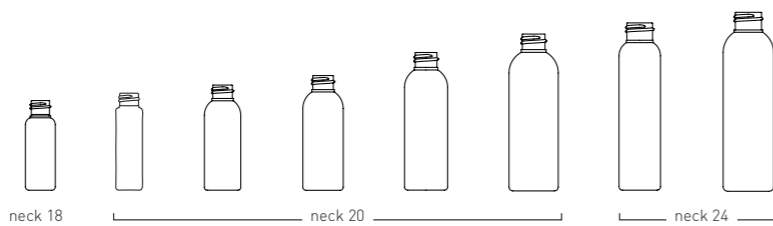

50 ml

60 ml

75 ml

100 ml

100 ml

150 ml

shape

neck 18