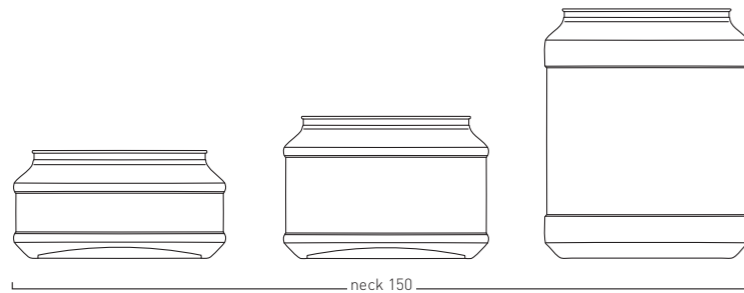

closure suggestion

closure suggestion

shape

shape

neck 150

Article number	Name	Neck finish	Vol. nominal (ml)	Vol. brimful (ml)	Height (mm)	Size (Ø)
5150-1670c0002	Recessed Snap 1670 ml	150 SNAP	1670	1920	93	182
5150-2500c0001	Recessed Snap 2500 ml	150 SNAP	2500	2730	126	182
5150-5000c0001	Recessed Snap 5000 ml	150 SNAP	5000	5230	222	181