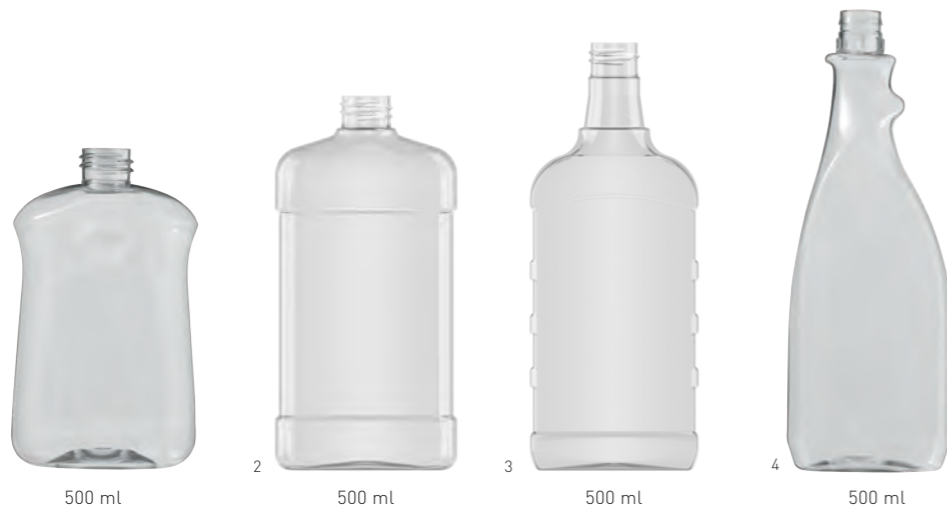

# VARIOUS OVAL 3

T +31 (0)76 503 82 83 E sample@petpower.eu Explore our interactive catalogue at www.petpower.eu

500 ml

500 ml

500 ml

closure suggestion

Article number	Name	Neck finish	Vol. nominal (ml)	Vol. brimful (ml)	Height (mm)	Size (mm)
5028-0500-0035	Soap Dispenser 500 ml	28 SP410	500	530	157	92 x 62
5028-0500c0009	Oval 500 ml	28 SP410	500	518	188	92 x 48
5028-0500c0016	Oval 500 ml	28 NIM	500	540	226	90 x 46
5023-0500c0001	Trigger Bottle 500 ml	23 GUALA SNAP	500	530	238	85 x 47