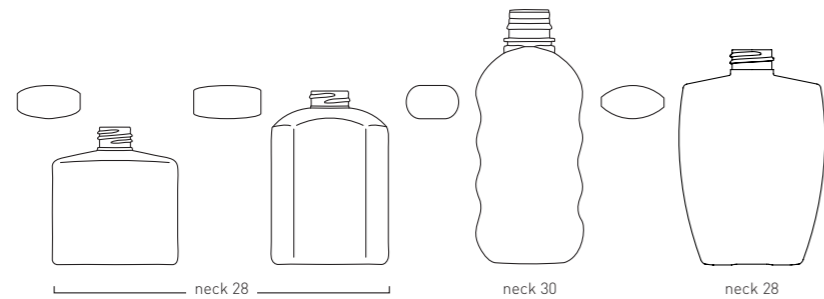

Article number	Name	Neck finish	Vol. nominal (ml)	Vol. brimful (ml)	Height (mm)	Size (mm)
5028-0250c0006	Rectangular Bottle 250 ml	28 SP410	250	266	108	98 x 41
5028-0300c0015	Rectangular Bottle 300 ml	28 SP410	300	320	128	85 x 41
5030-0300c0001	Baby Oil 300 ml	30 SNAP	300	321	168	72 x 44
4028-0300c0001	Asteria Oval 300 ml	28 SNAP	300	322	157	76 x 46

VARIOUS BOTTLES 5

T +31 (0)76 503 82 83 E sample@petpower.eu Explore our interactive catalogue at www.petpower.eu