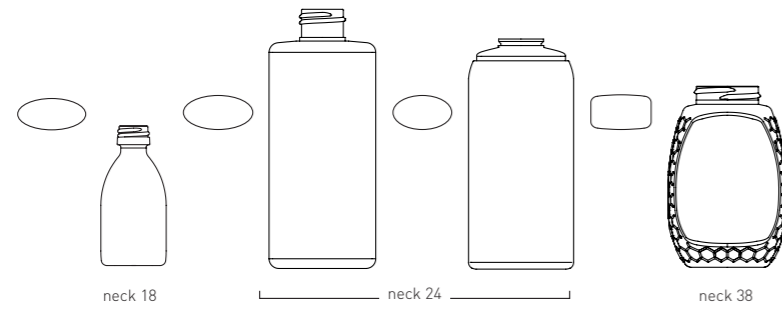

VARIOUS OVAL 2

T +31 (0)76 503 82 83 E sample@petpower.eu Explore our interactive catalogue at www.petpower.eu