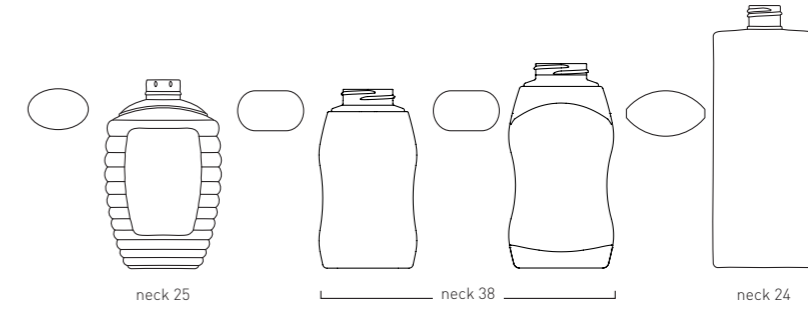

VARIOUS OVAL 2

T +31 (0)76 503 82 83 E sample@petpower.eu Explore our interactive catalogue at www.petpower.eu