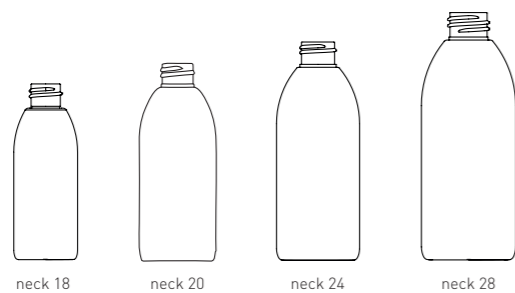

300 ml

closure suggestion

shape

neck 18

neck 20

neck 24

neck 28

Article number	Name	Neck finish	Vol. nominal (ml)	Vol. brimful (ml)	Height (mm)	Size (mm)
5018-0050c0003	Bullet Oval 50 ml	18 MM	50	57	95	35 x 30
5020-0100c0012	Bullet Oval 100 ml	20 SP410	100	108	114	44 x 37
5024-0200c0011	Bullet Oval 200 ml	24 SP410	200	214	142	54 x 46
5028-0300c0012	Bullet Oval 300 ml	28 SP410	300	320	162	62 x 52