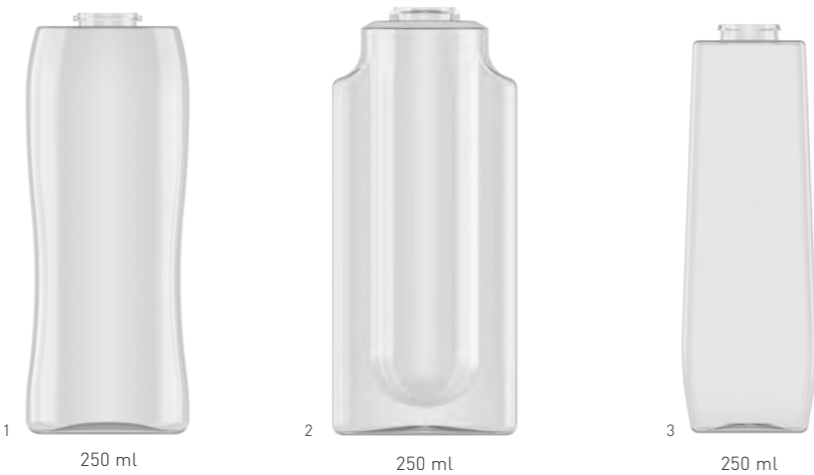

250 ml

closure suggestion

closure suggestion