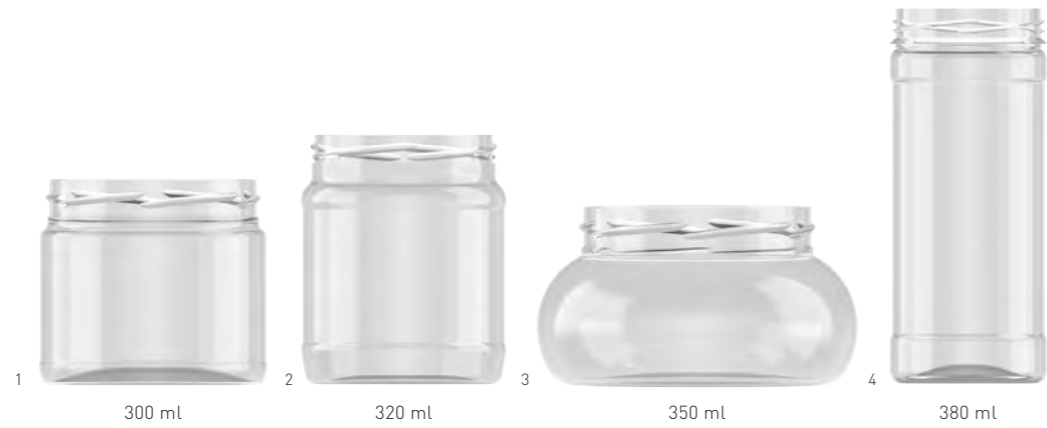

closure suggestion

shape