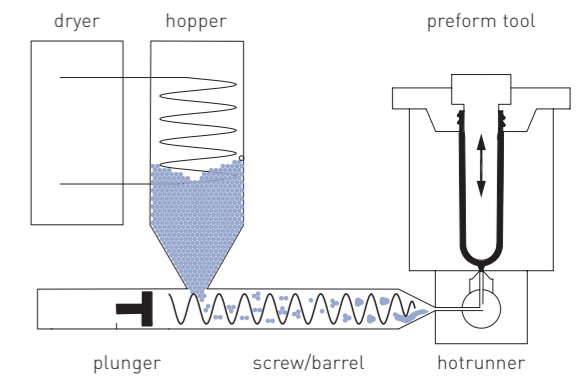

# THE PRODUCTION PROCESS SET OUT IN STEPS

PET Power uses a technology called ISBM for the bulk of its range. This stands for Injection Stretch Blow Moulding. The machinery is equipped for single-stage technology, which means that one and the same machine makes the preform and the final form (jar/bottle). This method is highly suited to both small and large production runs. The entire production process is optimally controlled in this way. With this method, the manufacture of bottles and jars proceeds in three steps.

## STEP 1: To the preform (preform process)

The raw material, the PET granulate, is dried. Then it goes via a screw-shaped cylinder from the drier to the machine. During this transport the granulate grains are strongly heated, as a result of which they turn into liquid PET. In the case of normal PET, the transparent clarity occurs in this phase. Colours are now added to obtain coloured material. The liquid PET is subsequently injected into the first mould, the so-called preform mould. Here the neck of the bottle or jar receives its precise size in one go and the jar or bottle as a whole the correct weight.

## STEP 2: To the end form (blow-mould process)

The preform remains attached to the neck that has just been injected to a high degree of precision and then proceeds via a turntable to the next stage. In the case of some machines, this is a stage for conditioning the preform in order to, for example, further improve the temperature profile. In the case of other machines, the preform proceeds directly to the blowing phase. The blow-mould gives the preform its final shape by stretching the workable part under the neck and blowing it out. Stretching takes place by means of a stretching pin, which pushes the material to the base. Due to the blowing the PET shapes against the wall of the blow-mould, as a result of which all kinds of forms and motifs may occur.