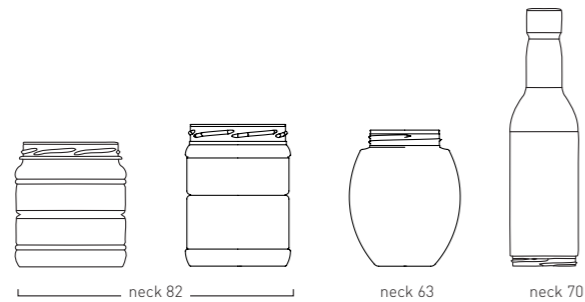

600 ml

625 ml

closure suggestion

shape

Article number	Name	Neck finish	Vol. nominal (ml)	Vol. brimful (ml)	Height (mm)	Size (Ø)
5082-0530c0001	Herring Jar 530 ml	82 RTS	530	560	102	91
5082-0553c0001	Ribbed Round Jar 553 ml	82 RTS	553	580	116	86
5063-0600c0007	Round Jar 600 ml	63 SP400	600	685	117	95
5070-0625c0001	Round 625 ml	70 SP400	625	755	270	72