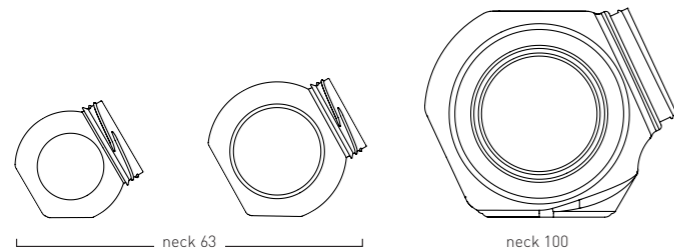

closure suggestion

shape

neck 63

neck 100

Article number	Name	Neck finish	Vol. nominal (ml)	Vol. brimful (ml)	Height (mm)	Size (mm)
4063-0200c0003	Candy Ball Jar 200 ml	63 RTS	200	225	77	79 x 64
4063-0500c0015	Candy Ball Jar 500 ml	63 RTS	500	544	104	105 x 79
5100-2500c0001	Cookie jar 2500 ml	100 SP400	2500	3000	188	195 x 130