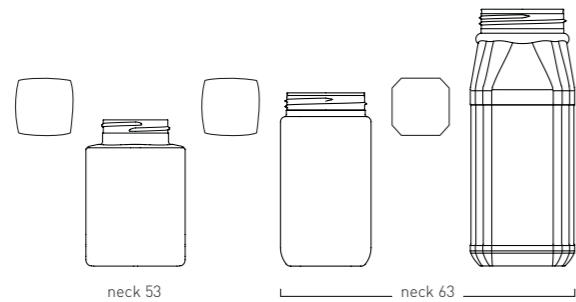

neck 53

neck 63

Article number	Name	Neck finish	Vol. nominal (ml)	Vol. brimful (ml)	Height (mm)	Size (mm)
5053-0280c0001	Square Jar 280 ml	53 SP400	280	310	105	60 x 60
5063-0475-0002	Square 475 ml	63 SP400	475	530	133	69 x 69
4063-0750c0002	Square Jar 750 ml	63 SP400	750	815	185	75 x 75

VARIOUS SQUARE 2

T +31 (0)76 503 82 83 E sample@petpower.eu Explore our interactive catalogue at www.petpower.eu