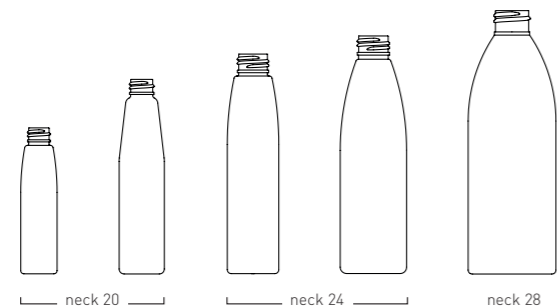

SHARP CYLINDRICAL SP415

T +31 (0)76 503 82 83 E sample@petpower.eu Explore our interactive catalogue at www.petpower.eu