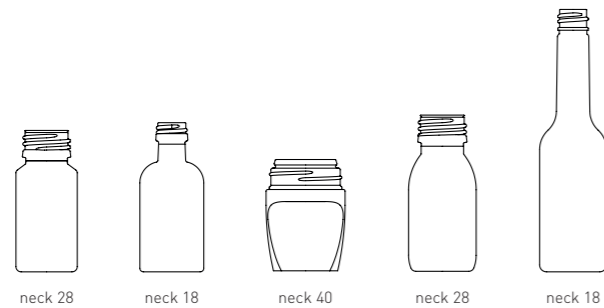

# VARIOUS ROUND 2

T +31 (0)76 503 82 83 E sample@petpower.eu Explore our interactive catalogue at www.petpower.eu

closure suggestion

closure suggestion

shape

shape

Article number	Name	Neck finish	Vol. nominal (ml)	Vol. brimful (ml)	Height (mm)	Size (Ø)
5028-0050-0010	Nomia Round 50 ml	28 ROPP	50	57	81	35
5018-0050c0002	Round 50 ml	18 ROPP	50	58	84	36
5040-0050c0003	Deo 50 ml	40 BIGBALL	50	70	68	49
5028-0060c0009	Tall Round Bottle 60 ml	28 ROPP	60	69	88	38
4018-0100-0001	Atropos Round 100 ml	18 mm	100	103	151	39