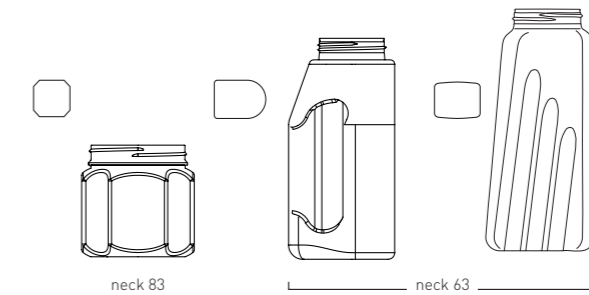

# VARIOUS JARS 2

T +31 (0)76 503 82 83 E sample@petpower.eu Explore our interactive catalogue at www.petpower.eu

500 ml      1000 ml      1000 ml

500 ml      1000 ml      1000 ml

closure suggestion

Article number	Name	Neck finish	Vol. nominal (ml)	Vol. brimful (ml)	Height (mm)	Size (mm)
4038-0200-0037	Triconal Jar 200 ml	38 SP400	200	206	110	70 x 75
4070-0250-0026	Triconal Jar 250 ml	70 SP400	250	296	71	88 x 88
5070-0365-0005	Nilus Oval 365 ml	70 RTS	365	410	101	88 x 71
5082-0470c0001	Oval 470 ml	82 RTS	470	540	85	111 x 99